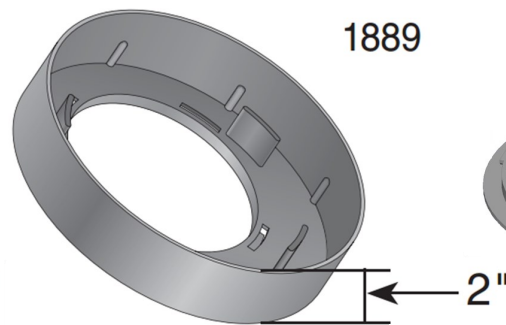

CATCH BASIN UNIVERSAL OUTLETS

1241

4 1/2"

3" & 4" Universal Adapter with 4" Spigot
Material: Styrene
Weight: 0.71 lbs

1242

3 3/4"

3" & 4" Universal Outlet with 4" Spigot
Material: Styrene
Weight: 0.74 lbs

1243

2 1/4"

3" & 4" Universal Locking Outlet
Material: Styrene
Weight: 0.60 lbs

1245

2 1/4"

3" & 4" Offset Universal Outlet
Material: Styrene
Weight: 0.50 lbs

1266

2 5/16"

3" & 4" Offset Universal Outlet
Material: Styrene
Weight: 0.50 lbs

1888

3"

8" Universal Outlet
Material: Styrene
Weight: 0.86 lbs

2410

3"

10" & 12" Universal Adapter
Material: HDPE
Weight: 4.20 lbs

1889

2"

8" Offset Universal Adapter
Material: Styrene
Weight: 0.74 lbs

1890

Universal Outlet
Reducer Ring
Material: Styrene
Weight: 0.33 lbs

1206

5/8"

Universal Adapter Plug