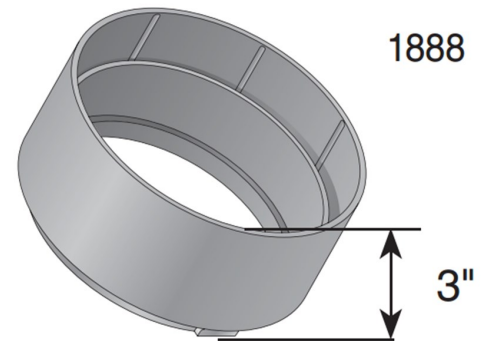

CATCH BASIN UNIVERSAL OUTLETS

1241

4 1/2"

3" & 4" Universal Adapter with 4" Spigot
Material: Styrene
Weight: 0.71 lbs

1242

3 3/4"

3" & 4" Universal Outlet with 4" Spigot
Material: Styrene
Weight: 0.74 lbs

1243

2 1/4"

3" & 4" Universal Locking Outlet
Material: Styrene
Weight: 0.60 lbs

1245

2 1/4"

3" & 4" Offset Universal Outlet
Material: Styrene
Weight: 0.50 lbs

1266

2 5/16"

3" & 4" Offset Universal Outlet
Material: Styrene
Weight: 0.50 lbs

1888

3"

8" Universal Outlet
Material: Styrene
Weight: 0.86 lbs

2410

3"

10" & 12" Universal Adapter
Material: HDPE
Weight: 4.20 lbs

1889

2"

8" Offset Universal Adapter
Material: Styrene
Weight: 0.74 lbs

1890

Universal Outlet
Reducer Ring
Material: Styrene
Weight: 0.33 lbs

1206

5/8"

Universal Adapter Plug