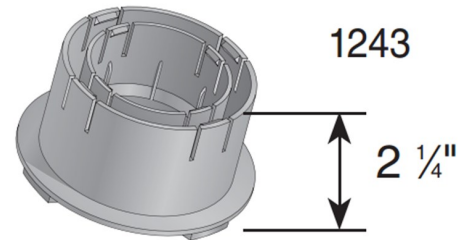

CATCH BASIN UNIVERSAL OUTLETS

1241

4 1/2"

3" & 4" Universal Adapter with 4" Spigot
Material: Styrene
Weight: 0.71 lbs

1242

3 3/4"

3" & 4" Universal Outlet with 4" Spigot
Material: Styrene
Weight: 0.74 lbs

1243

2 1/4"

3" & 4" Universal Locking Outlet
Material: Styrene
Weight: 0.60 lbs

1245

2 1/4"

3" & 4" Offset Universal Outlet
Material: Styrene
Weight: 0.50 lbs

1266

2 5/16"

3" & 4" Offset Universal Outlet
Material: Styrene
Weight: 0.50 lbs

1888

3"

8" Universal Outlet
Material: Styrene
Weight: 0.86 lbs

2410

3"

10" & 12" Universal Adapter
Material: HDPE
Weight: 4.20 lbs

1889

2"

8" Offset Universal Adapter
Material: Styrene
Weight: 0.74 lbs

1890

Universal Outlet
Reducer Ring
Material: Styrene
Weight: 0.33 lbs

1206

5/8"

Universal Adapter Plug