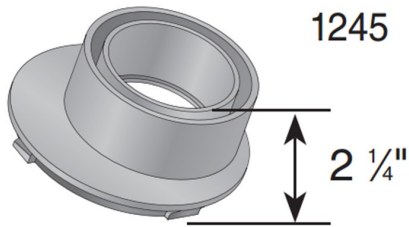

CATCH BASIN UNIVERSAL OUTLETS

1241

4 1/2"

3" & 4" Universal Adapter with 4" Spigot
Material: Styrene
Weight: 0.71 lbs

1242

3 3/4"

3" & 4" Universal Outlet with 4" Spigot
Material: Styrene
Weight: 0.74 lbs

1243

2 1/4"

3" & 4" Universal Locking Outlet
Material: Styrene
Weight: 0.60 lbs

1245

2 1/4"

3" & 4" Offset Universal Outlet
Material: Styrene
Weight: 0.50 lbs

1266

2 5/16"

3" & 4" Offset Universal Outlet
Material: Styrene
Weight: 0.50 lbs

1888

3"

8" Universal Outlet
Material: Styrene
Weight: 0.86 lbs

2410

3"

10" & 12" Universal Adapter
Material: HDPE
Weight: 4.20 lbs

1889

2"

8" Offset Universal Adapter
Material: Styrene
Weight: 0.74 lbs

1890

Universal Outlet
Reducer Ring
Material: Styrene
Weight: 0.33 lbs

1206

5/8"

Universal Adapter Plug