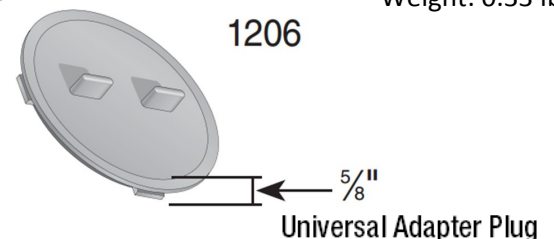

2 1/4"

3" & 4" Universal Locking Outlet
Material: Styrene
Weight: 0.60 lbs

1245

2 1/4"

3" & 4" Offset Universal Outlet
Material: Styrene
Weight: 0.50 lbs

1266

2 5/16"

3" & 4" Offset Universal Outlet
Material: Styrene
Weight: 0.50 lbs

1888

3"

8" Universal Outlet
Material: Styrene
Weight: 0.86 lbs

2410

3"

10" & 12" Universal Adapter
Material: HDPE
Weight: 4.20 lbs

1889

2"

8" Offset Universal Adapter
Material: Styrene
Weight: 0.74 lbs

1890

Universal Outlet
Reducer Ring
Material: Styrene
Weight: 0.33 lbs

1206

5/8"

Universal Adapter Plug