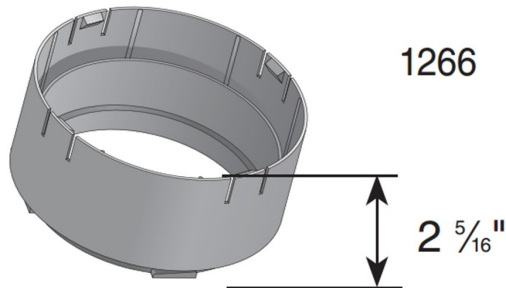

CATCH BASIN UNIVERSAL OUTLETS

1241

4 1/2"

3" & 4" Universal Adapter with 4" Spigot
Material: Styrene
Weight: 0.71 lbs

1242

3 3/4"

3" & 4" Universal Outlet with 4" Spigot
Material: Styrene
Weight: 0.74 lbs

1243

2 1/4"

3" & 4" Universal Locking Outlet
Material: Styrene
Weight: 0.60 lbs

1245

2 1/4"

3" & 4" Offset Universal Outlet
Material: Styrene
Weight: 0.50 lbs

1266

2 5/16"

3" & 4" Offset Universal Outlet
Material: Styrene
Weight: 0.50 lbs

1888

3"

8" Universal Outlet
Material: Styrene
Weight: 0.86 lbs

2410

3"

10" & 12" Universal Adapter
Material: HDPE
Weight: 4.20 lbs

1889

2"

8" Offset Universal Adapter
Material: Styrene
Weight: 0.74 lbs

1890

Universal Outlet
Reducer Ring
Material: Styrene
Weight: 0.33 lbs

1206

5/8"

Universal Adapter Plug