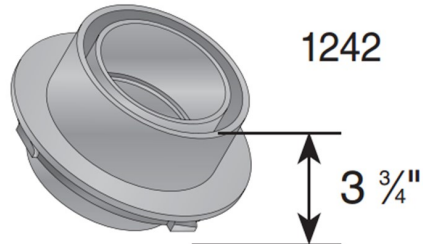

CATCH BASIN UNIVERSAL OUTLETS

1241

4 1/2"

3" & 4" Universal Adapter with 4" Spigot
Material: Styrene
Weight: 0.71 lbs

1242

3 3/4"

3" & 4" Universal Outlet with 4" Spigot
Material: Styrene
Weight: 0.74 lbs

1243

2 1/4"

3" & 4" Universal Locking Outlet
Material: Styrene
Weight: 0.60 lbs

1245

2 1/4"

3" & 4" Offset Universal Outlet
Material: Styrene
Weight: 0.50 lbs

1266

2 5/16"

3" & 4" Offset Universal Outlet
Material: Styrene
Weight: 0.50 lbs

1888

3"

8" Universal Outlet
Material: Styrene
Weight: 0.86 lbs

2410

3"

10" & 12" Universal Adapter
Material: HDPE
Weight: 4.20 lbs

1889

2"

8" Offset Universal Adapter
Material: Styrene
Weight: 0.74 lbs

1890

Universal Outlet
Reducer Ring
Material: Styrene
Weight: 0.33 lbs

1206

5/8"

Universal Adapter Plug