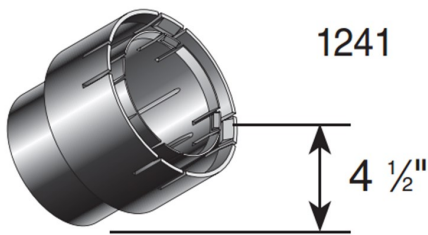

CATCH BASIN UNIVERSAL OUTLETS

1241

4 1/2"

3" & 4" Universal Adapter with 4" Spigot
Material: Styrene
Weight: 0.71 lbs

1242

3 3/4"

3" & 4" Universal Outlet with 4" Spigot
Material: Styrene
Weight: 0.74 lbs

1243

2 1/4"

3" & 4" Universal Locking Outlet
Material: Styrene
Weight: 0.60 lbs

1245

2 1/4"

3" & 4" Offset Universal Outlet
Material: Styrene
Weight: 0.50 lbs

1266

2 5/16"

3" & 4" Offset Universal Outlet
Material: Styrene
Weight: 0.50 lbs

1888

3"

8" Universal Outlet
Material: Styrene
Weight: 0.86 lbs

2410

3"

10" & 12" Universal Adapter
Material: HDPE
Weight: 4.20 lbs

1889

2"

8" Offset Universal Adapter
Material: Styrene
Weight: 0.74 lbs

1890

Universal Outlet
Reducer Ring
Material: Styrene
Weight: 0.33 lbs

1206

5/8"

Universal Adapter Plug