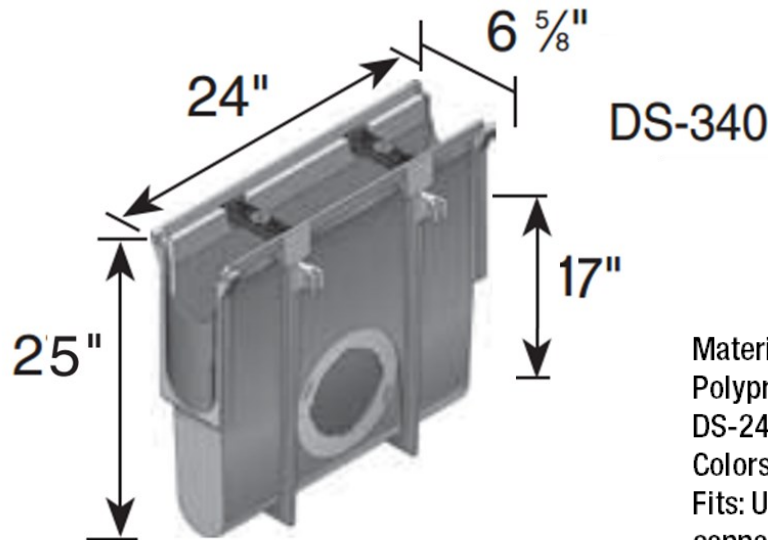

DURA SLOPE IN-LINE CATCH BASIN & DURA SLOPE TRASH BUCKET

Material: DS-340: UV Protected High Density Polypropylene (HDPE)
DS-240: Zinc Plated Steel
Colors: Gray (DS-340), Zinc Plated Steel (DS-240)
Fits: Use with NDS Universal Outlets for pipe connections.
DS-240 only works with DS-340 catch basin.
DS-240 does not work with DS-200 frame.